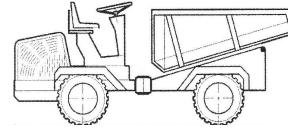

1st FEBRUARY 2025

SILVA

ARTICULATED DUMPER 4X4 AIR COOLED ENGINE

<i>CODE</i>	<i>DESCRIPTION</i>	<i>PRICE</i>
		<i>EURO</i>
	DUMPER DM 1200/NT/SN Articulated Frame , 4 Wheels Drive. Skip capacities 1200 Ltr. Diesel engine Lombardini 9LD 625.2 HP 28.5	
DM1200NTSNLGB		
	Hydraulic Frontal Tipping	16,000.00
	DUMPER DM 1200/SN/3L Articulated Frame , 4 Wheels Drive. Skip capacities 1200 Ltr. Diesel engine Lombardini 9LD 625.2 HP 28.5	
DM1200SN3LLGB		
	Hydraulic 3 Sides Discharge	18,000.00
	DUMPER DM 1200/SN/P Articulated Frame , 4 Wheels Drive. Skip capacities 1200 Ltr. Diesel engine Lombardini 9LD 625.2 HP 28.5	
DM1200SNPLGB		
	Hydraulic Frontal Tipping with Shovel	20,000.00
	DUMPER DM 1200/SN/ HD Articulated Frame , 4 Wheels Drive. Skip capacities 1200 Ltr. Diesel engine Lombardini 9LD 625.2 HP 28.5	
DM1200SNHDLGB		
	Hydraulic Frontal Tipping Maximum high for discharge mm.1500	18,000.00
	DUMPER DM 1500NT/SN Articulated Frame , 4 Wheels Drive. Skip capacities 1500 Ltr. Diesel engine Lombardini 9LD 625.2 HP 28.5	
DM1500NTSNLGB		
DM1500NTSNH2GGB	Diesel engine Hatz 2G40 HP 23	
	Hydraulic Frontal Tipping	17,000.00

1st FEBRUARY 2025

ARTICULATED DUMPER 4X4 HYDROSTATIC TRANSMISSION

<i>CODE</i>	<i>DESCRIPTION</i>	<i>PRICE</i>
		<i>EURO</i>
DM5000PGB	DUMPER TRUCK 5000 Articulated Frame , 4 Wheels Drive Skip capacities 3000 Ltr. Max. Payload Kg,5000 Diesel Engine Perkins 404 C turboHp 61 Hydrostatic Transmission Hydraulic Frontal Tipping Lights, Turning Lights and roll-bar driver protection	64,000.00
DM7000PGB	DUMPER TRUCK 7000 Articulated Frame , 4 Wheels Drive Skip capacities 4000 Ltr. Max. Payload Kg,7000 Diesel Perkins turbo 1104C-44T hp 102 Hydrostatic Transmission Hydraulic Frontal Tipping Lights, Turning Lights and roll-bar driver protection	75,000.00